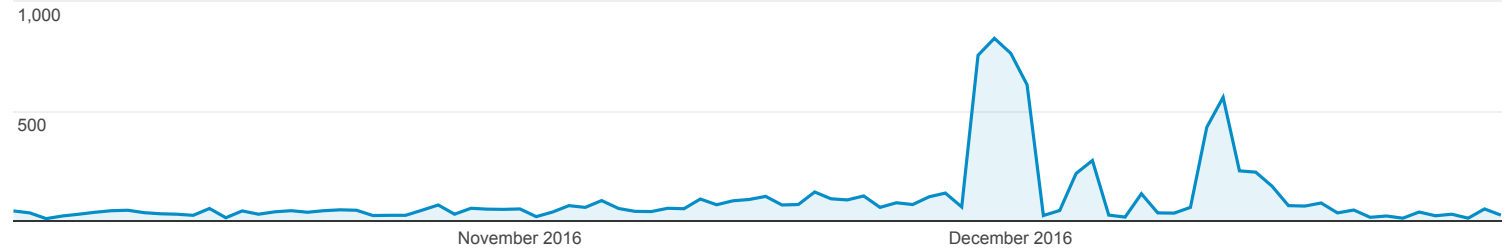

Oct 1, 2016 - Dec 31, 2016

Pages

All Users
100.00% Pageviews

Explorer

Pageviews

Page	Pageviews	Unique Pageviews	Avg. Time on Page	Entrances	Bounce Rate	% Exit	Page Value
	9,582 % of Total: 100.00% (9,582)	5,650 % of Total: 100.00% (5,650)	00:02:23 Avg for View: 00:02:23 (0.00%)	4,285 % of Total: 100.00% (4,285)	22.78% Avg for View: 22.78% (0.00%)	44.72% Avg for View: 44.72% (0.00%)	\$0.00 % of Total: 0.00% (\$0.00)
1. /	6,618 (69.07%)	3,458 (61.20%)	00:02:48	3,425 (79.93%)	16.06%	48.99%	\$0.00 (0.00%)
2. /forums/forum.php	333 (3.48%)	271 (4.80%)	00:03:54	99 (2.31%)	67.68%	32.43%	\$0.00 (0.00%)
3. /sharebutton.to	268 (2.80%)	91 (1.61%)	00:00:00	91 (2.12%)	1.10%	33.96%	\$0.00 (0.00%)
4. /forums/activity.php	220 (2.30%)	136 (2.41%)	00:01:15	16 (0.37%)	18.75%	39.09%	\$0.00 (0.00%)
5. /forums/profile.php?do=editprofile	219 (2.29%)	108 (1.91%)	00:00:41	0 (0.00%)	0.00%	46.12%	\$0.00 (0.00%)
6. /kayaking-rafting-surfing.htm	173 (1.81%)	124 (2.19%)	00:01:15	36 (0.84%)	55.56%	34.10%	\$0.00 (0.00%)
7. /forums/register.php?do=addmember	171 (1.78%)	169 (2.99%)	00:02:59	2 (0.05%)	0.00%	19.30%	\$0.00 (0.00%)
8. /forums/register.php	128 (1.34%)	126 (2.23%)	00:02:32	118 (2.75%)	2.54%	2.34%	\$0.00 (0.00%)
9. /forums/profile.php	101 (1.05%)	101 (1.79%)	00:00:17	0 (0.00%)	0.00%	0.00%	\$0.00 (0.00%)
10. /12.htm	89 (0.93%)	80 (1.42%)	00:06:13	79 (1.84%)	89.87%	89.89%	\$0.00 (0.00%)
11. /www1.free-share-buttons.top	50 (0.52%)	17 (0.30%)	00:00:00	17 (0.40%)	0.00%	34.00%	\$0.00 (0.00%)
12. /index.htm	49 (0.51%)	30 (0.53%)	00:02:22	6 (0.14%)	0.00%	20.41%	\$0.00 (0.00%)
13. /11.htm	44 (0.46%)	39 (0.69%)	00:02:19	38 (0.89%)	86.84%	88.64%	\$0.00 (0.00%)
14. /forums/showthread.php?22386-5-Mistakes-Beginning-Stand-Up-Paddleboarders-Make=	40 (0.42%)	34 (0.60%)	00:03:21	29 (0.68%)	86.21%	65.00%	\$0.00 (0.00%)
15. /forums/inlinemod.php	37 (0.39%)	28 (0.50%)	00:00:14	0 (0.00%)	0.00%	10.81%	\$0.00 (0.00%)
16. /28975014-1.compliance-alexa.xyz	28 (0.29%)	10 (0.18%)	00:00:00	10 (0.23%)	10.00%	35.71%	\$0.00 (0.00%)
17. /13.htm	27 (0.28%)	26 (0.46%)	00:10:00	25 (0.58%)	92.00%	88.89%	\$0.00 (0.00%)
18. /forums/forumdisplay.php?4-SUP-Stand-Up-Paddle-Boarding=	25 (0.26%)	19 (0.34%)	00:00:17	2 (0.05%)	0.00%	0.00%	\$0.00 (0.00%)